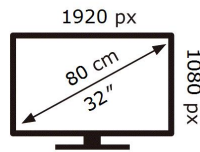

ENERGY

SAMSUNG

C32F39MFUU

31 kWh/1000h

2019/2013