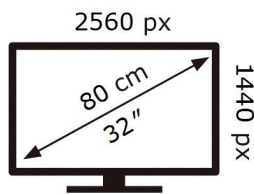

ENERG 

SAMSUNG

C32HG70QQU

64 kWh/1000h

2019/2013