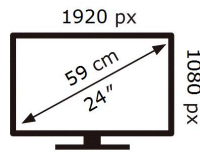

ENERGY

SAMSUNG

C24F390FHU

24 kWh/1000h

2019/2013