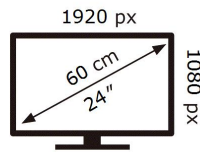

ENERGY

SAMSUNG

S24R652FDU

18 kWh/1000h

2019/2013