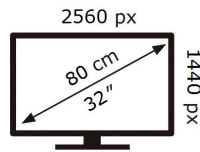

**ENERGY**

SAMSUNG

C32JG56QQU

**47** kWh/1000h

2019/2013