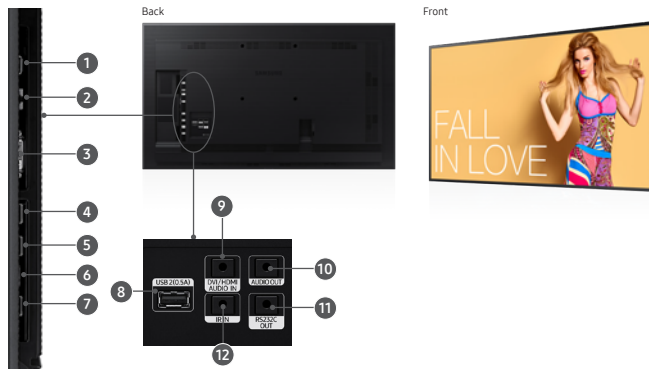

Connectivity

1. USB1 (1.0A)
2. RJ45
3. RS232C In
4. DVI / MagicInfo In
5. HDMI In 1 (ARC)
6. HDMI In 2 (Daisy Chain In)
7. DP In (Daisy Chain In)
8. USB 2 (0.5A)
9. DVI / HDMI Audio In
10. Audio Out
11. RS232C Out
12. IR In

ProCare

Samsung ProCare Indoor Display Solutions

- Fast Track with White Glove Next Business Day¹ Service
  - Includes tech-assisted exchange of display: Technician removes original unit, installs replacement and ships non-working unit to Samsung
- Fast Track Next Business Day Exchange
  - Return shipping label provided, customer returns original unit in new unit's box
- Available on sizes 32"-85"
- 3-5 year terms available

Learn More

samsung.com/business insights.samsung.com samsung.com/b2bdigitalsignage

Product Support

1-866-SAM4BIZ

Follow Us

youtube.com/samsungbizusa @SamsungBizUSA

SAMSUNG