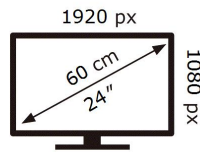

ENERGY

SAMSUNG

S24R354FHU

21 kWh/1000h

2019/2013