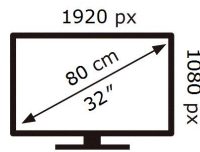

ENERGY

SAMSUNG

C32JG50FQU

30 kWh/1000h

2019/2013