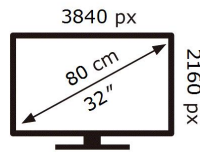

ENERGY

SAMSUNG

S32AM700UU

48 kWh/1000h

ABCDEF **G**

55 kWh/1000h

2019/2013