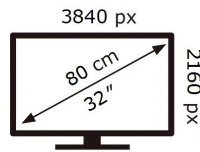

**ENERGY**

SAMSUNG

S32AM704UU

**48** kWh/1000h

ABCDEF **G**

**55** kWh/1000h

2019/2013