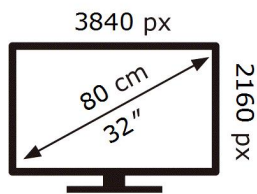

**ENERG**

**SAMSUNG**

S32A700NWU

**39** kWh/1000h

ABCDEF **G**

**HDR**

**51** kWh/1000h

2019/2013