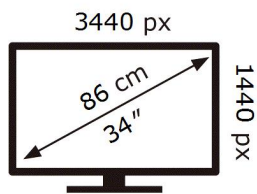

C34G55TWWR

37 kWh/1000h

ABCDEF **G**

HDR

55 kWh/1000h

2019/2013