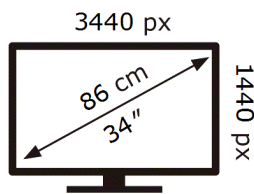

SAMSUNG

C34G55TWWR

37 kWh/1000h

ABCDEF **G**

55 kWh/1000h

2019/2013