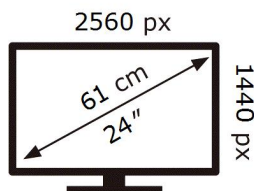

ENERG

SAMSUNG

S24A600UCU

19 kWh/1000h

ABCDEF **G**

24 kWh/1000h

2019/2013