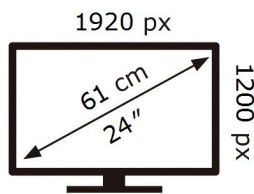

ENERG

SAMSUNG

S24E650BWW

17 kWh/1000h

2019/2013