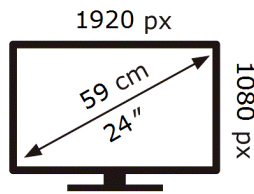

SAMSUNG

C24RG50FQR

**21** kWh/1000h

2019/2013

**ENERG** 

**SAMSUNG**

C24RG50FQR

**21** kWh/1000h