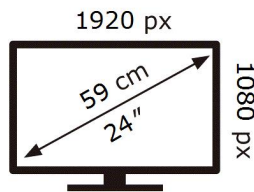

SAMSUNG

C24RG50FQR

**21** kWh/1000h

2019/2013

**ENERG** 

**SAMSUNG**

C24RG50FQR

**21** kWh/1000h