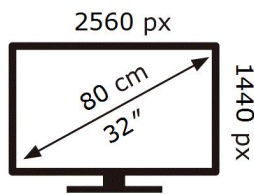

ENERG

SAMSUNG

C32G55TQWR

40 kWh/1000h

ABCDEF **G**

HDR

54 kWh/1000h

2019/2013