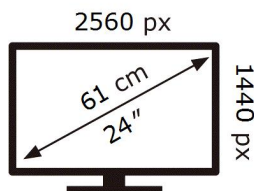

18 kWh/1000h

ABCDE **F** G

HDR

22 kWh/1000h