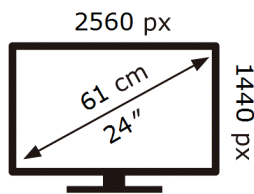

SAMSUNG

S24A600NWU

18 kWh/1000h

ABCDEF**G**

22 kWh/1000h

ENERG

SAMSUNG

S24A600NWU