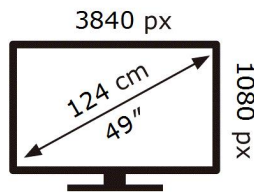

SAMSUNG

C49J890DKR

54 kWh/1000h

2019/2013

ENERG 

SAMSUNG

C49J890DKR

54 kWh/1000h