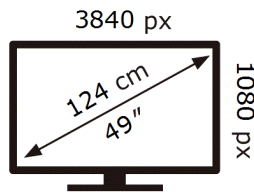

SAMSUNG

C49J890DKR

54 kWh/1000h

2019/2013

ENERG 

SAMSUNG

C49J890DKR

54 kWh/1000h