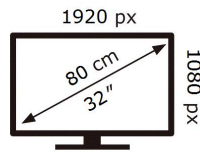

**ENERGY**

SAMSUNG

C32T550FDR

**28** kWh/1000h

2019/2013