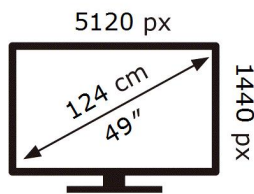

ENERG 

SAMSUNG

C49G95TSSR

55 kWh/1000h

ABCDEF **G**

130 kWh/1000h

2019/2013