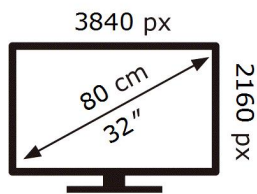

ENERG

SAMSUNG

S32A700NWU

39 kWh/1000h

ABCDEF **G**

HDR

51 kWh/1000h

2019/2013