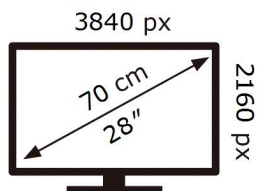

ENERG

SAMSUNG

U28R552UQU

41 kWh/1000h

ABCDEF **G**

HDR

45 kWh/1000h

2019/2013