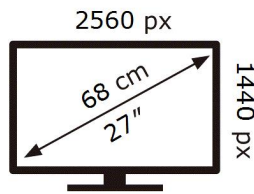

SAMSUNG

F27T850QWR

25 kWh/1000h

2019/2013

ENERG 

SAMSUNG

F27T850QWR

25 kWh/1000h