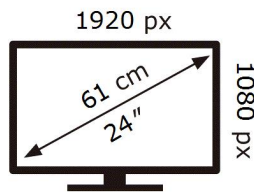

SAMSUNG

F24G35TFWU

20 kWh/1000h

2019/2013

ENERG 

SAMSUNG

F24G35TFWU

20 kWh/1000h