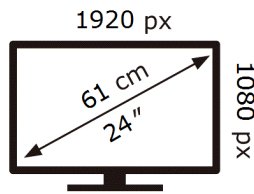

SAMSUNG

F24G35TFWU

20 kWh/1000h

2019/2013

ENERG 

SAMSUNG

F24G35TFWU

20 kWh/1000h