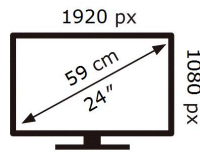

**ENERGY**

SAMSUNG

S24F352FHR

**15** kWh/1000h

2019/2013