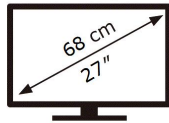

ENERGY

SAMSUNG

C27G74TQSR

32 kWh/1000h

ABCDEF **G**

66 kWh/1000h

2560 px

1440 px