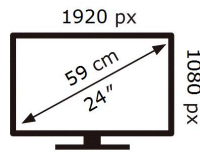

ENERGY

SAMSUNG

S24F356FHR

15 kWh/1000h

2019/2013