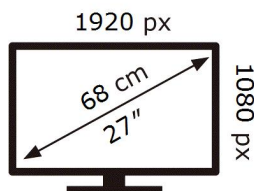

ENERG

SAMSUNG

S27AM501NU

26 kWh/1000h

ABCDEF **G**

40 kWh/1000h

2019/2013