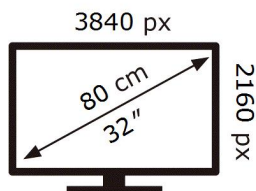

ENERG

SAMSUNG

S32AM700UR

40 kWh/1000h

ABCDEF **G**

HDR

60 kWh/1000h

2019/2013