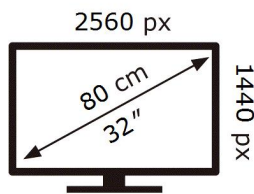

ENERG

SAMSUNG

C32G73TQSR

40 kWh/1000h

ABCDEF **G**

HDR

80 kWh/1000h

2019/2013