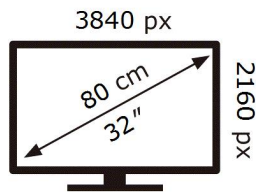

ENERG 

SAMSUNG

U32R592CWR

39 kWh/1000h

2019/2013