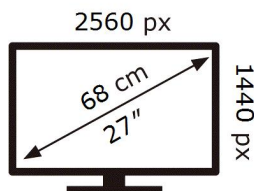

ENERG

SAMSUNG

C27G53TQWR

25 kWh/1000h

ABCDEF **G**

HDR

40 kWh/1000h

2019/2013