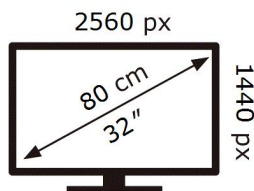

ENERG

SAMSUNG

C32G53TQWR

40 kWh/1000h

ABCDEF **G**

HDR

54 kWh/1000h

2019/2013