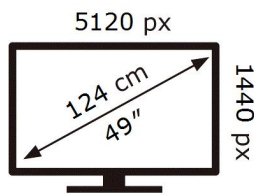

**ENERG** 

**SAMSUNG**

C49RG90SSR

**55** kWh/1000h

ABCDEF **G**

**110** kWh/1000h

2019/2013