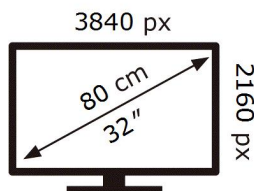

ENERG

SAMSUNG

S32AM702UR

40 kWh/1000h

ABCDEF **G**

HDR

60 kWh/1000h

2019/2013