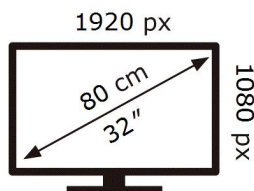

S32AM500NR

**26** kWh/1000h

ABCDEF **G**

**40** kWh/1000h

2019/2013