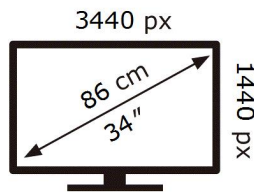

ENERG 

SAMSUNG

C34H890WGR

39 kWh/1000h

2019/2013