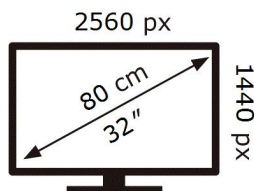

ENERG

SAMSUNG

C32G73TQSR

40 kWh/1000h

ABCDEF **G**

HDR

80 kWh/1000h

2019/2013