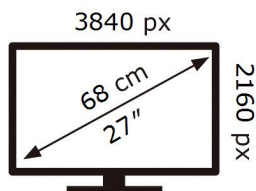

30 kWh/1000h

ABCDEF **G**

HDR

37 kWh/1000h