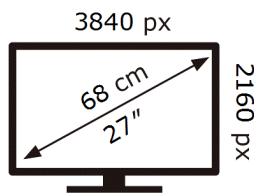

SAMSUNG

S27A800JU

30 kWh/1000h

ABCDEF **G**

37 kWh/1000h

ENERG

SAMSUNG

S27A800UJU