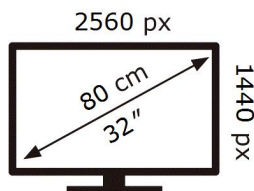

C32G53TQWR

40 kWh/1000h

ABCDEF **G**

HDR

54 kWh/1000h

2019/2013