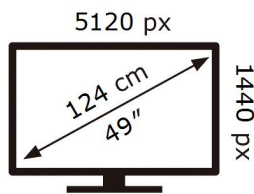

55 kWh/1000h

ABCDEF **G**

HDR

95 kWh/1000h