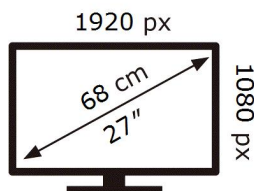

ENERG

SAMSUNG

S27AM501NU

26 kWh/1000h

ABCDEF **G**

HDR

40 kWh/1000h

2019/2013