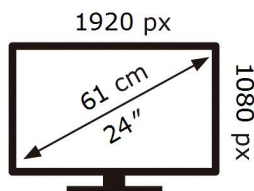

S24AM506NU

21 kWh/1000h

ABCDEF **G**

26 kWh/1000h

2019/2013