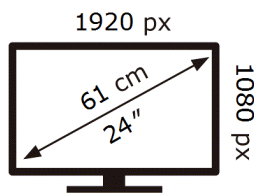

SAMSUNG

S24AM506NU

21 kWh/1000h

ABCDEF **G**

26 kWh/1000h

2019/2013

ENERG

SAMSUNG