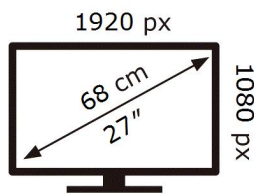

ENERG

SAMSUNG

C27F398FWU

29 kWh/1000h

2019/2013