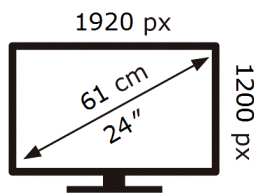

SAMSUNG

S24E650DW

30 kWh/1000h

2019/2013

ENERG 

SAMSUNG

S24E650DW

30 kWh/1000h