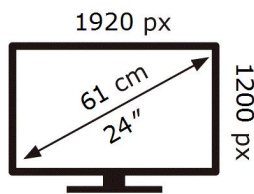

SAMSUNG

S24E650DW

30 kWh/1000h

2019/2013

ENERG 

SAMSUNG

S24E650DW

30 kWh/1000h