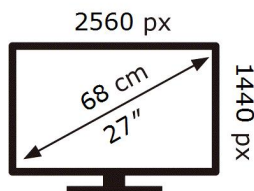

ENERG

SAMSUNG

C27G54TQWU

36 kWh/1000h

ABCDEF **G**

HDR

40 kWh/1000h

2019/2013