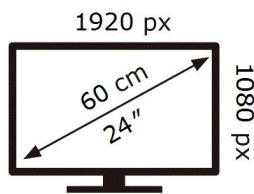

ENERG

SAMSUNG

F24T452FQU

21 kWh/1000h

2019/2013