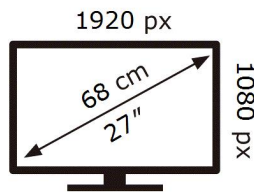

ENERG 

SAMSUNG

S27R356FHU

22 kWh/1000h

2019/2013