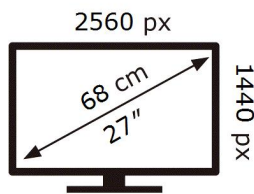

SAMSUNG

C27JG56QQU

46 kWh/1000h

2019/2013

ENERG 

SAMSUNG

C27JG56QQU

46 kWh/1000h