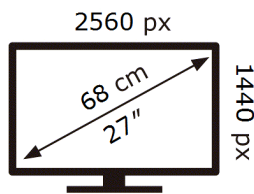

SAMSUNG

C27JG56QQU

46 kWh/1000h

2019/2013

ENERG 

SAMSUNG

C27JG56QQU

46 kWh/1000h