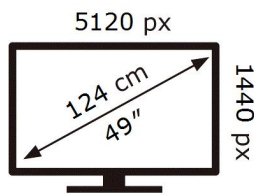

ENERG

SAMSUNG

C49G93TSSU

108 kWh/1000h

ABCDEF **G**

119 kWh/1000h

2019/2013